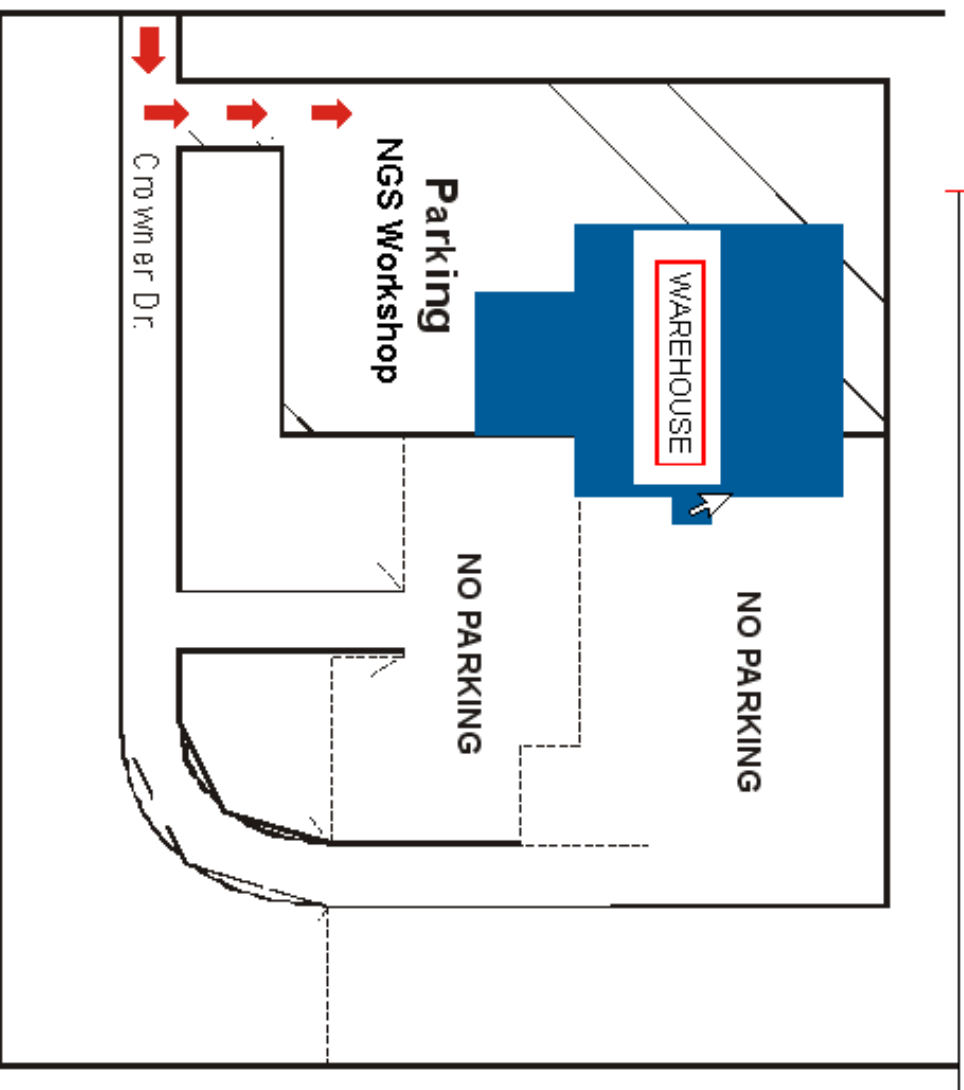

Contact:
Andrew Semenchuk (517) 719-4810
 7:30 a.m. - 4:30 p.m.
 7575 Crowner Dr., Dimondale, MI 48821

DIRECTION: MDOT Warehouse

Exit off 98A, if you're coming East or West on I-96. Head south on Lansing Road. Crowner Drive is the second traffic light after the I-96 interchange. Turn right onto Crowner Drive. (Road signs have been installed to direct you.) Stay on Crowner Drive over the bridge. Keep parking is on the southside of the building.

THE MDOT WAREHOUSE.